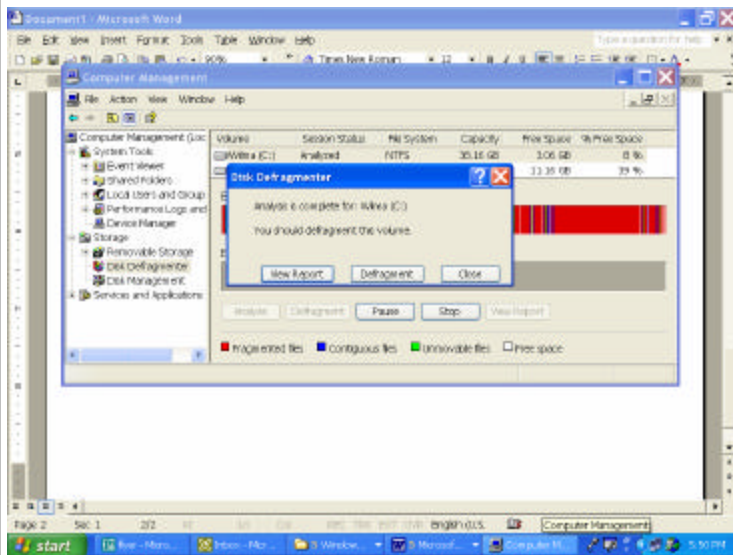

## HOW TO DEFRAG YOUR COMPUTER (FOR WINDOWS 2000 AND XP)

- Start Menu
- Right click on My Computer
- Left click on Manage

- Select Disk Defragmentor

- Select Analysis

## HOW TO DEFRAG YOUR COMPUTER

The computer will now check to see if your system need to be defrag'd.

Select Defragment