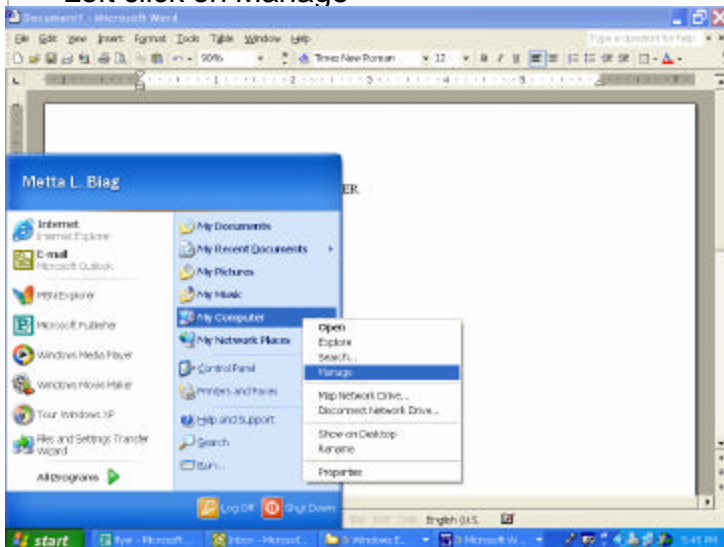

## HOW TO DEFRAG YOUR COMPUTER (FOR WINDOWS 2000 AND XP)

- Start Menu
- Right click on My Computer
- Left click on Manage

- Select Disk Defragmentor

- Select Analysis