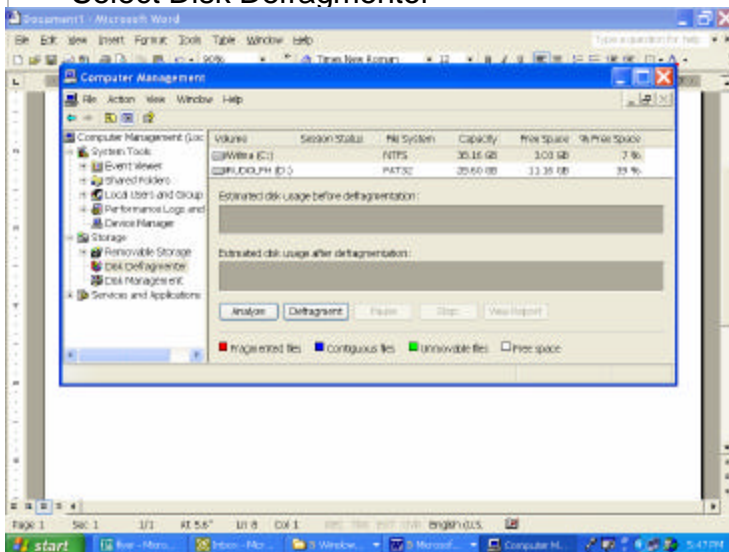

## HOW TO DEFRAG YOUR COMPUTER (FOR WINDOWS 2000 AND XP)

- Start Menu
- Right click on My Computer
- Left click on Manage

- Select Disk Defragmentor

- Select Analysis