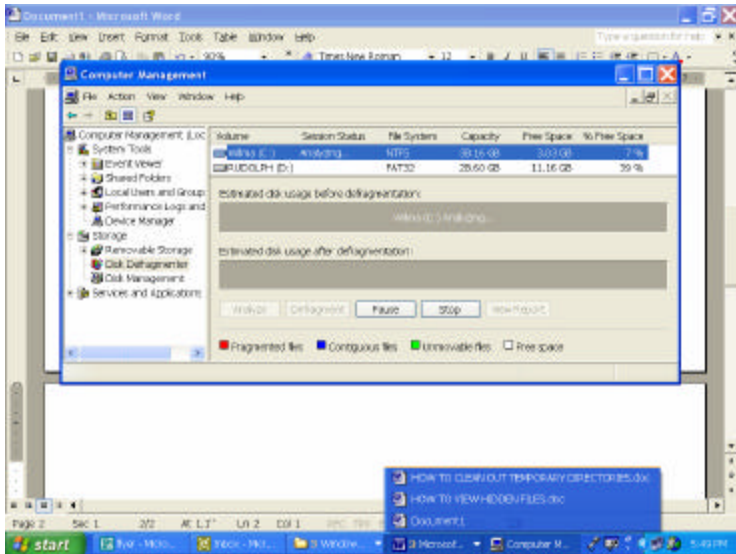

HOW TO DEFRAG YOUR COMPUTER

The computer will now check to see if your system need to be defrag'd.